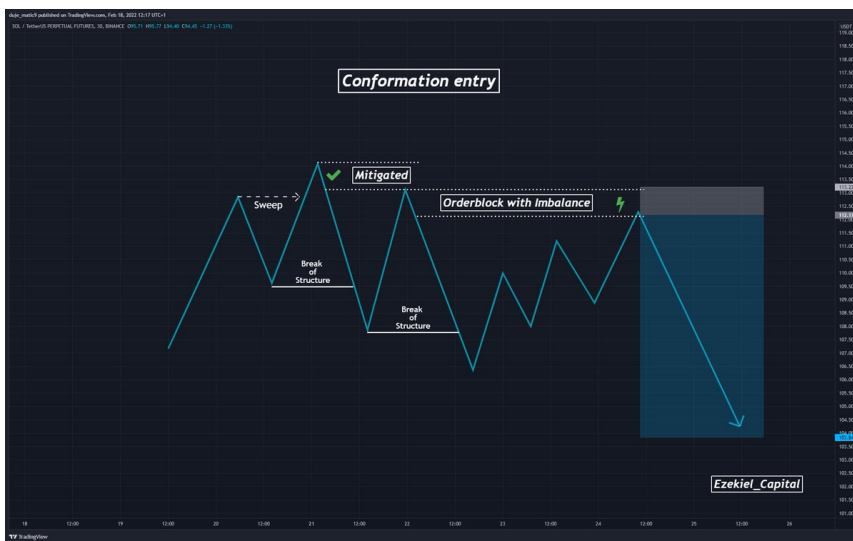

📝 One of the most important things in trading and investing is ENTRY!

The better you are 🎯 a sniper 🎯 (the better the entry) the more profit you will have and be constant over the long term. 💰

I will present you several types of entries...

Long entry type: 1 🎯

Short entry type: 1 🎯

Long entry type: 2 🎯

Short entry type: 3 🎯

Range entry 📝

Range entry 🎯

Tivitiko - The most beautiful shape of tweets!

Continue to read: <https://tivitiko.herokuapp.com/thread/f9LkLv.html>