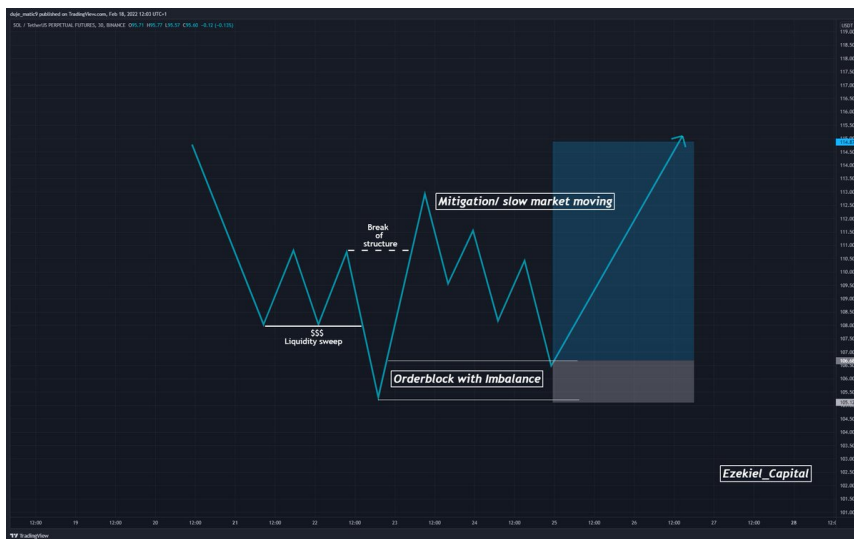

📝 One of the most important things in trading and investing is ENTRY!

The better you are 🎯 a sniper 🎯 (the better the entry) the more profit you will have and be constant over the long term. 💰

I will present you several types of entries...

Long entry type: 1 🎯

Short entry type: 1 🎯

Long entry type: 2 🎯

Short entry type: 3 🎯

Range entry 📝

Range entry 🎯

Tivitiko - The most beautiful shape of tweets!

Continue to read: <https://tivitiko.herokuapp.com/thread/f9LkLv.html>