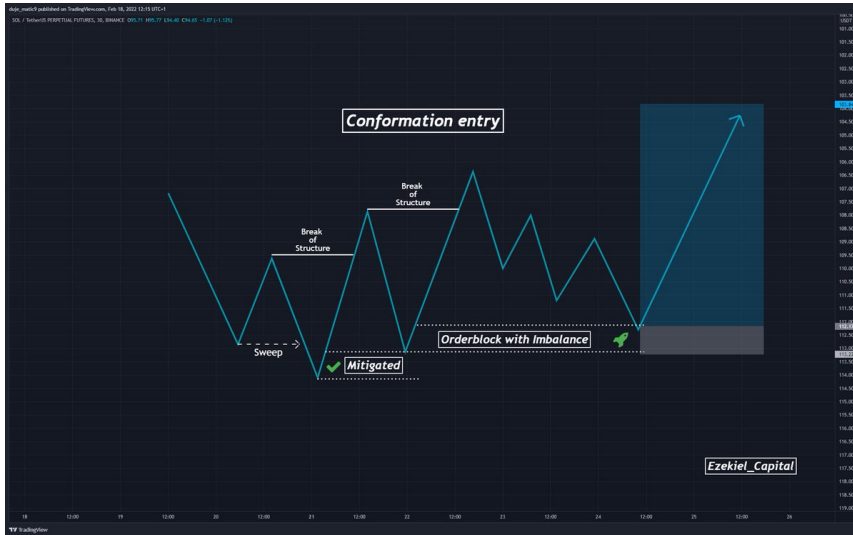

📝 One of the most important things in trading and investing is ENTRY!

The better you are 🎯 a sniper 🎯 (the better the entry) the more profit you will have and be constant over the long term. 💰

I will present you several types of entries...

Long entry type: 1 🎯

Short entry type: 1 🎯

Long entry type: 2 🎯

Short entry type: 3 🎯

Range entry 📝

Range entry 🎯

Tivitiko - The most beautiful shape of tweets!

Continue to read: <https://tivitiko.herokuapp.com/thread/f9LkLv.html>