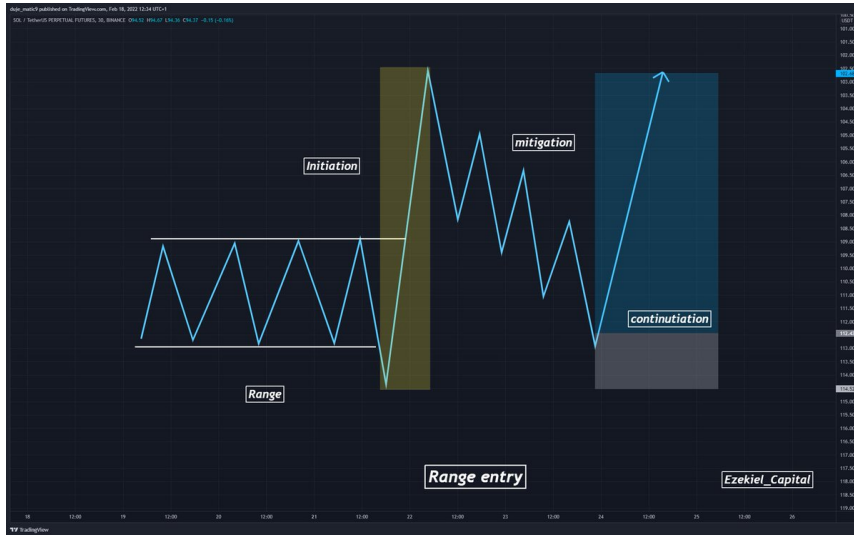

📝 One of the most important things in trading and investing is ENTRY!

The better you are 🎯 a sniper 🎯 (the better the entry) the more profit you will have and be constant over the long term. 💰

I will present you several types of entries...

Long entry type: 1 🎯

Short entry type: 1 🎯

Long entry type: 2 🎯

Short entry type: 3 🎯

Range entry 📝

Range entry 🎯

Tivitiko - The most beautiful shape of tweets!

Continue to read: <https://tivitiko.herokuapp.com/thread/f9LkLv.html>