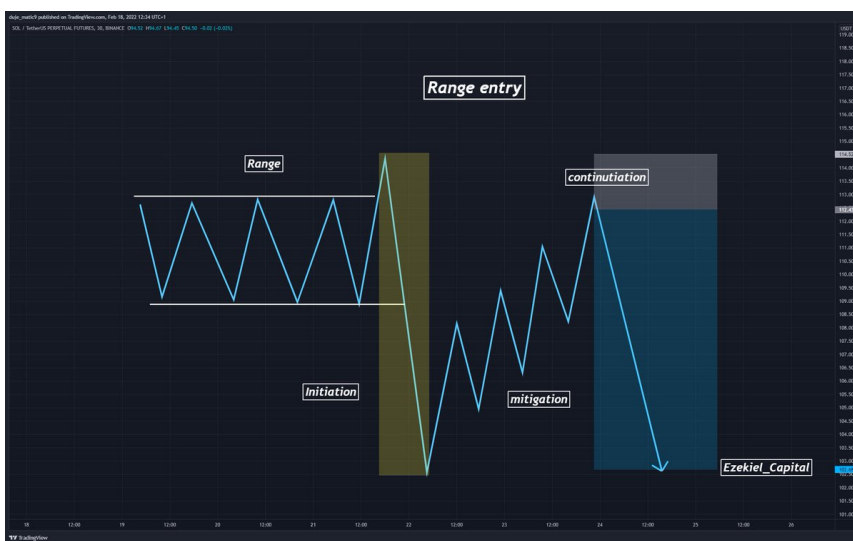

📝 One of the most important things in trading and investing is ENTRY!

The better you are 🎯 a sniper 🎯 (the better the entry) the more profit you will have and be constant over the long term. 💰

I will present you several types of entries...

Long entry type: 1 🎯

Short entry type: 1 🎯

Long entry type: 2 🎯

Short entry type: 3 🎯

Range entry 📝

Range entry 🎯

Tivitiko - The most beautiful shape of tweets!

Continue to read: <https://tivitiko.herokuapp.com/thread/f9LkLv.html>