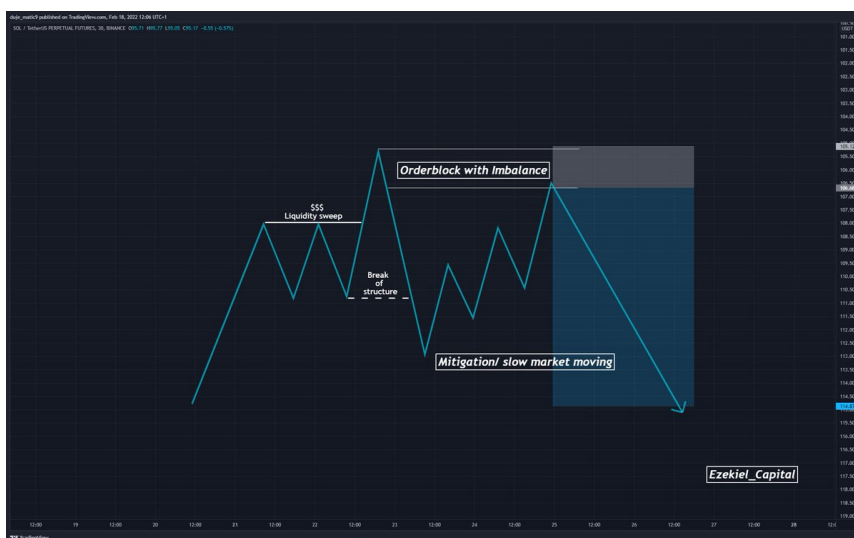

📝 One of the most important things in trading and investing is ENTRY!

The better you are 🎯 a sniper 🎯 (the better the entry) the more profit you will have and be constant over the long term. 💰

I will present you several types of entries...

Long entry type: 1 🎯

Short entry type: 1 🎯

Long entry type: 2 🎯

Short entry type: 3 🎯

Range entry 📝

Range entry 🎯

Tivitiko - The most beautiful shape of tweets!

Continue to read: <https://tivitiko.herokuapp.com/thread/f9LkLv.html>